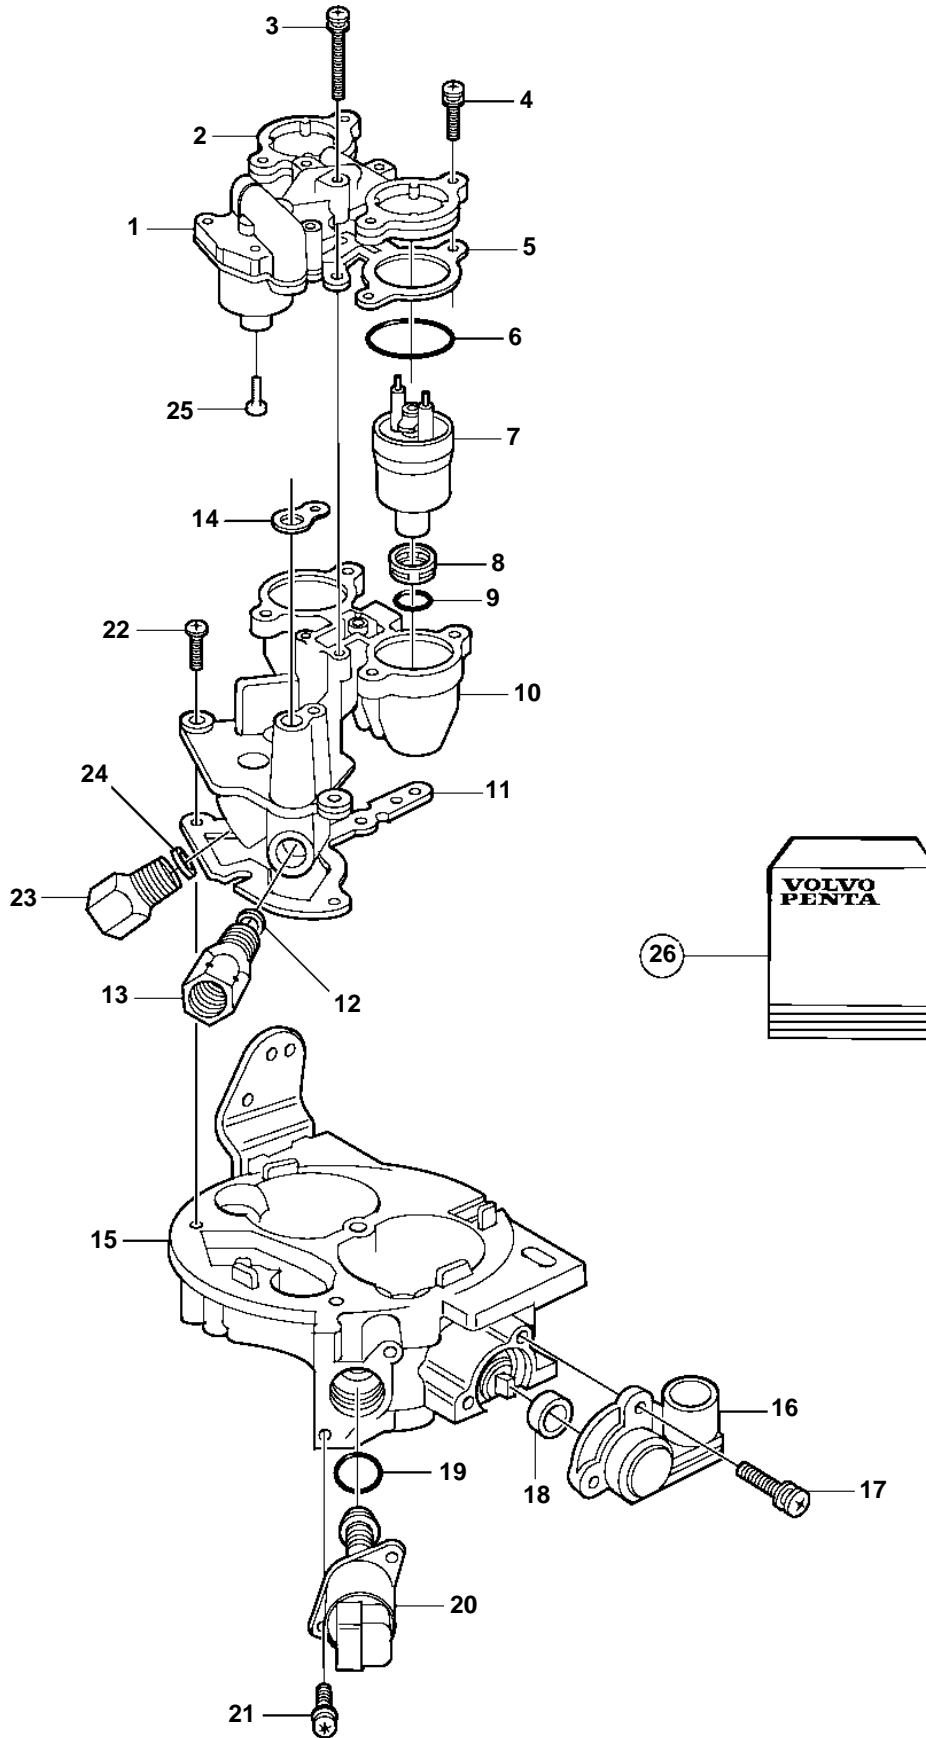

5.7GSICPLKD, 5.7GSIPLKDCE, 5.7GSIPLKE

5.7GSICPLKD, 5.7GSIPLKDCE, 5.7GSIPLKE

REF	PART NO.	QTY	DESCRIPTION
1	3856395	1	Throttle body
		1	· Fuel press regulator
2		1	· Cover, fuel meter
3		3	· Screw, long
4		5	· Screw, short
5		1	· Gasket
6		2	· O-ring, fuel injector
7		2	· Injector, fuel
8		2	· Filter, fuel injector
9		2	· Filter
10	3855188	1	· Repair kit, fuel meter
11		1	· Gasket
12		1	· Gasket
13		1	· Nut, fuel line
14		1	· Gasket, fuel meter
15		1	· Throttle body, base
16		1	· Position sensor, Throttle
17		2	· Screw
18		1	· Seal
19		1	· O-ring
20		1	· lac valve
21		2	· Screw
22		3	· Screw
23		1	· Nut, fuel line
24		1	· Gasket
25		4	· Screw
26	3855179	1	Repair kit, 5, 6, 8, 9, 11, 14, 19, 24
	3857396	1	Repair kit, 1, 2, 3, 4, 5, 6, 7, 8, 9, 10
		1	Repair kit, 1, 2, 5, 14
		1	Injector, 5, 6, 7, 8, 9, 11, 14
	3855184	1	Repair kit, 16, 18
	3855185	1	Repair kit, 19, 20
	3855186	1	Repair kit, 12, 13, 23, 24
	3855187	1	Repair kit, 3, 4, 17, 21, 22
	3855189	1	Repair kit, 5, 6, 8, 9, 15